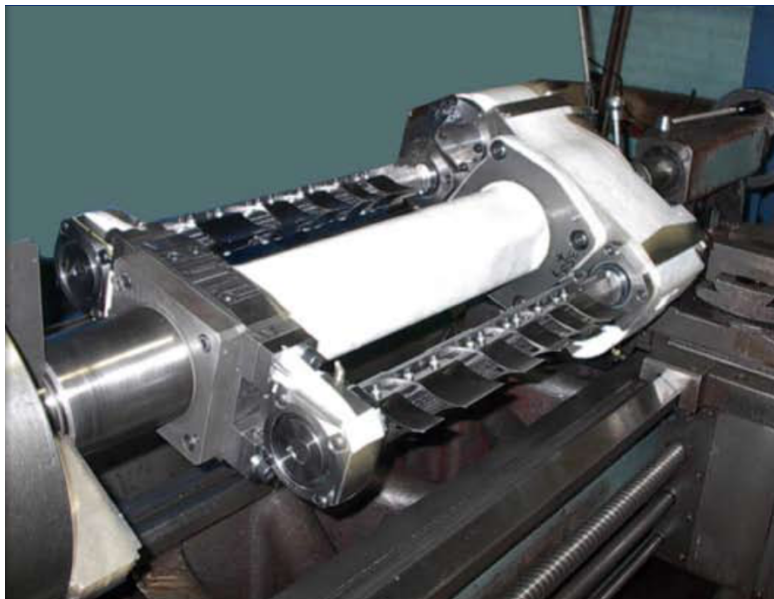

FOLDER SPIDER REMANUFACTURE

DESCRIPTION

The spider is a vital part of the folding cylinder, but like any moving mechanism, it may wear out as your press ages. A manroland Goss rebuilt spider will perform like a new one, because the same parts, technology and settings are used to build new folders.

Manroland Goss spiders are dynamically balanced and all gear backlashes are set and readjusted before they leave the factory. Only the best sealing technologies are employed to ensure that your spider has no oil leaks and performs to its original specifications.

The manroland Goss rebuild process ensures long life and offers excellent operational results.

APPLICATION

3:2 Rotary Folders, Imperial 144-page, Sovereign 160-page, others upon inquiry.

BENEFITS

- Eliminates inconsistent folds
- Higher Newspaper quality overall
- More reliability

Specifications, features and dimensions are subject to availability along with change without prior notice

**CONTACT YOUR
LOCAL BRANCH:**

manroland Goss web systems Americas LLC
121 Technology Drive
Durham, NH 03824 USA

603-749-6600 Prompt 3, Sales
Eng.Sol.Americas@manrolandgoss.com

www.manrolandgossamericas.com